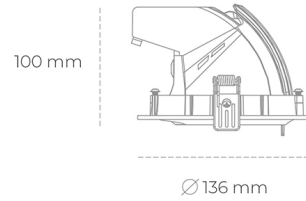

DOWNLIGHT QUNA A MICRO 830 10W 36° BLACK | ON/OFF

Article number: N212-K0002-RF830-H8-P36-ZC01_250-S9-###

LED	COB
Light colour	3000 [K]
CRI	80
Led chip flux	1361 [lm]
Luminous flux	1088 [lm]
System power	10 [W]
Luminaire Efficiency	109 [lm/W]
Beam angle	36°
Controller	ON/OFF
MacAdam	3 SDCM

Downlight LED

LED downlight for drop ceiling installation. Aluminium housing. Glass cover included. Available in white, black and grey. Any RAL palette colour available on enquiry. Housing enables adjustment in two axis planes. Reflector beams available: 15°, 24°, 36° and 60°. Maximum power is 23W.

LUMINAIRE

Weight	0,6 [kg]
Protection rating IP , IK , class	IP 20, IK 3,
Luminaire colour	BLACK
Cover	Glass
Operating voltage	220-240V 50-60Hz

Note: All data are typical values. Tolerance of measurements +/-10% System features may change with product improvements due to technical advances.