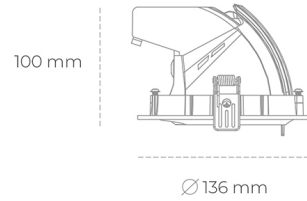

## DOWNLIGHT QUNA A MICRO 827 23W 60° BLACK | ON/OFF

Article number: N212-K0002-RF827-H8-P60-ZC02\_600-S9-###

LED	COB
Light colour	2700 [K]
CRI	80
Led chip flux	3233 [lm]
Luminous flux	2586 [lm]
System power	23 [W]
Luminaire Efficiency	112 [lm/W]
Beam angle	60°
Controller	ON/OFF
MacAdam	3 SDCM

### Downlight LED

LED downlight for drop ceiling installation. Aluminium housing. Glass cover included. Available in white, black and grey. Any RAL palette colour available on enquiry. Housing enables adjustment in two axis planes. Reflector beams available: 15°, 24°, 36° and 60°. Maximum power is 23W.

### LUMINAIRE

Weight	0,6 [kg]
Protection rating IP , IK , class	IP 20, IK 3,
Luminaire colour	BLACK
Cover	Glass
Operating voltage	220-240V 50-60Hz

Note: All data are typical values. Tolerance of measurements +/-10% System features may change with product improvements due to technical advances.