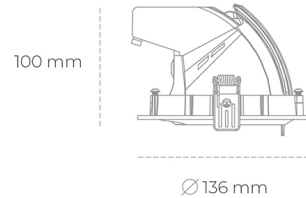

DOWNLIGHT QUNA A MICRO 940 11W 60° BLACK PREMIUM WHITE ON/OFF

Article number: N212-K0002-PW940-HA-P60-ZC01_250-S9-###

LED	COB
Light colour	4000 [K] PREMIUM WHITE
CRI	90
Led chip flux	1343 [lm]
Luminous flux	1074 [lm]
System power	11 [W]
Luminaire Efficiency	98 [lm/W]
Beam angle	60°
Controller	ON/OFF
MacAdam	3 SDCM

Downlight LED

LED downlight for drop ceiling installation. Aluminium housing. Glass cover included. Available in white, black and grey. Any RAL palette colour available on enquiry. Housing enables adjustment in two axis planes. Reflector beams available: 15°, 24°, 36° and 60°. Maximum power is 23W.

LUMINAIRE

Weight	0,6 [kg]
Protection rating IP , IK , class	IP 20, IK 3,
Luminaire colour	BLACK
Cover	Glass
Operating voltage	220-240V 50-60Hz

Note: All data are typical values. Tolerance of measurements +/-10% System features may change with product improvements due to technical advances.