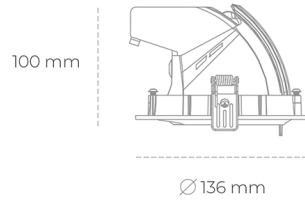

DOWNLIGHT QUNA A MICRO 940 23W 24° BLACK PREMIUM WHITE ON/OFF

LED	COB
Light colour	4000 [K] PREMIUM WHITE
CRI	90
Led chip flux	3157 [lm]
Luminous flux	2525 [lm]
System power	23 [W]
Luminaire Efficiency	110 [lm/W]
Beam angle	24°
Controller	ON/OFF
MacAdam	3 SDCM

Downlight LED

LED downlight for drop ceiling installation. Aluminium housing. Glass cover included. Available in white, black and grey. Any RAL palette colour available on enquiry. Housing enables adjustment in two axis planes. Reflector beams available: 15°, 24°, 36° and 60°. Maximum power is 23W.

LUMINAIRE

Weight	0,6 [kg]
Protection rating IP , IK , class	IP 20, IK 3,
Luminaire colour	BLACK
Cover	Glass
Operating voltage	220-240V 50-60Hz

Note: All data are typical values. Tolerance of measurements +/-10% System features may change with product improvements due to technical advances.

OPTIONS

RAL colours on enquiry, honeycomb louver on enquiry , Casambi on enquiry, DALI on enquiry, Phase-cut dimming on enquiry.

Generated: 26.06.2024

+48 32 388 80 00

www.cora.pl
cora@cora.pl

Street: Ignatza Hakuby 18
41-914 Bytom, Polska