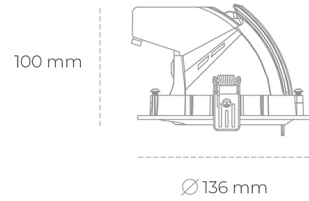

DOWNLIGHT QUNA A MICRO 930 21W 24° BLACK CRI97 ON/OFF

LED	COB
Light colour	3000 [K] CRI97
CRI	90
Led chip flux	2402 [lm]
Luminous flux	1921 [lm]
System power	21 [W]
Luminaire Efficiency	91 [lm/W]
Beam angle	24°
Controller	ON/OFF
MacAdam	3 SDCM

Downlight LED

LED downlight for drop ceiling installation. Aluminium housing. Glass cover included. Available in white, black and grey. Any RAL palette colour available on enquiry. Housing enables adjustment in two axis planes. Reflector beams available: 15°, 24°, 36° and 60°. Maximum power is 23W.

LUMINAIRE

Weight	0,6 [kg]
Protection rating IP , IK , class	IP 20, IK 3,
Luminaire colour	WHITE
Cover	Glass
Operating voltage	220-240V 50-60Hz

Note: All data are typical values. Tolerance of measurements +/-10% System features may change with product improvements due to technical advances.

OPTIONS

RAL colours on enquiry, honeycomb louver on enquiry, Casambi on enquiry, DALI on enquiry, Phase-cut dimming on enquiry.

Generated: 17.09.2024

+48 32 388 80 00

www.corra.pl
corra@corra.pl

Street: Ignatza Hakuby 18
41-914 Bytom, Polska