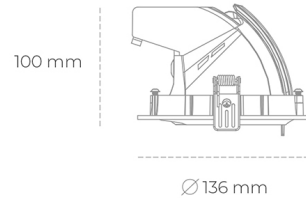

DOWNLIGHT QUNA A MICRO 930 11W 36° BLACK PREMIUM WHITE ON/OFF

Article number: N212-K0002-HE930-HA-P36-ZC01_250-S9-###

LED	COB
Light colour	3000 [K] PREMIUM WHITE
CRI	90
Led chip flux	1497 [lm]
Luminous flux	1197 [lm]
System power	11 [W]
Luminaire Efficiency	109 [lm/W]
Beam angle	36°
Controller	ON/OFF
MacAdam	3 SDCM

Downlight LED

LED downlight for drop ceiling installation. Aluminium housing. Glass cover included. Available in white, black and grey. Any RAL palette colour available on enquiry. Housing enables adjustment in two axis planes. Reflector beams available: 15°, 24°, 36° and 60°. Maximum power is 23W.

LUMINAIRE

Weight	0,6 [kg]
Protection rating IP , IK , class	IP 20, IK 3,
Luminaire colour	BLACK
Cover	Glass
Operating voltage	220-240V 50-60Hz

Note: All data are typical values. Tolerance of measurements +/-10% System features may change with product improvements due to technical advances.