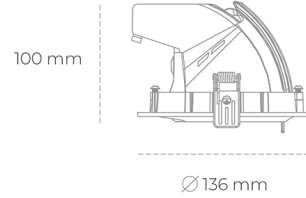

DOWNLIGHT QUNA A MICRO 957 21W 60° BLACK SPECIAL ON/OFF

LED	COB
Light colour	5700 [K] SPECIAL
CRI	90
Led chip flux	2788 [lm]
Luminous flux	2230 [lm]
System power	21 [W]
Luminaire Efficiency	106 [lm/W]
Beam angle	60°
Controller	ON/OFF
MacAdam	3 SDCM

Downlight LED

LED downlight for drop ceiling installation. Aluminium housing. Glass cover included. Available in white, black and grey. Any RAL palette colour available on enquiry. Housing enables adjustment in two axis planes. Reflector beams available: 15°, 24°, 36° and 60°. Maximum power is 23W.

LUMINAIRE

Weight	0,6 [kg]
Protection rating IP , IK , class	IP 20, IK 3,
Luminaire colour	BLACK
Cover	Glass
Operating voltage	220-240V 50-60Hz

Note: All data are typical values. Tolerance of measurements +/-10% System features may change with product improvements due to technical advances.

OPTIONS

RAL colours on enquiry, honeycomb louver on enquiry, Casambi on enquiry, DALI on enquiry, Phase-cut dimming on enquiry.

Generated: 29.06.2024

+48 32 388 80 00

www.cora.pl
cora@cora.pl

Street: Ignatza Hakuby 18
41-914 Bytom, Polska