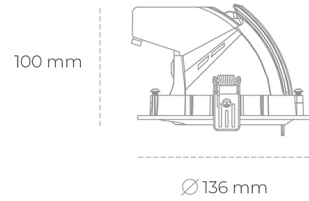

DOWNLIGHT QUNA A MICRO 940 14W 24° BLACK HI EFFICIENT ON/OFF

Article number: N212-K0002-BB940-H8-P24-ZC01_350-S9-###

LED	COB
Light colour	4000 [K] HI EFFICIENT
CRI	90
Led chip flux	2260 [lm]
Luminous flux	1808 [lm]
System power	14 [W]
Luminaire Efficiency	129 [lm/W]
Beam angle	24°
Controller	ON/OFF
MacAdam	3 SDCM

Downlight LED

LED downlight for drop ceiling installation. Aluminium housing. Glass cover included. Available in white, black and grey. Any RAL palette colour available on enquiry. Housing enables adjustment in two axis planes. Reflector beams available: 15°, 24°, 36° and 60°. Maximum power is 23W.

LUMINAIRE

Weight	0,6 [kg]
Protection rating IP , IK , class	IP 20, IK 3,
Luminaire colour	BLACK
Cover	Glass
Operating voltage	220-240V 50-60Hz

Note: All data are typical values. Tolerance of measurements +/-10% System features may change with product improvements due to technical advances.