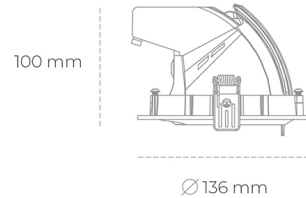

DOWNLIGHT QUNA A MICRO 940 10W 24° BLACK HI EFFICIENT ON/OFF

Article number: N212-K0002-BB940-H8-P24-ZC01_250-S9-###

LED	COB
Light colour	4000 [K] HI EFFICIENT
CRI	90
Led chip flux	1625 [lm]
Luminous flux	1300 [lm]
System power	10 [W]
Luminaire Efficiency	130 [lm/W]
Beam angle	24°
Controller	ON/OFF
MacAdam	3 SDCM

Downlight LED

LED downlight for drop ceiling installation. Aluminium housing. Glass cover included. Available in white, black and grey. Any RAL palette colour available on enquiry. Housing enables adjustment in two axis planes. Reflector beams available: 15°, 24°, 36° and 60°. Maximum power is 23W.

LUMINAIRE

Weight	0,6 [kg]
Protection rating IP , IK , class	IP 20, IK 3,
Luminaire colour	WHITE
Cover	Glass
Operating voltage	220-240V 50-60Hz

Note: All data are typical values. Tolerance of measurements +/-10% System features may change with product improvements due to technical advances.