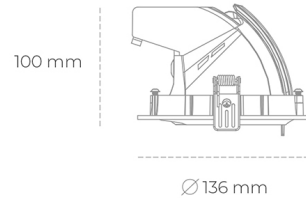

DOWNLIGHT QUNA A MICRO 935 23W 60° BLACK HI EFFICIENT ON/OFF

Article number: N212-K0002-BB935-H8-P60-ZC02_600-S9-###

LED	COB
Light colour	3500 [K] HI EFFICIENT
CRI	90
Led chip flux	3624 [lm]
Luminous flux	2899 [lm]
System power	23 [W]
Luminaire Efficiency	126 [lm/W]
Beam angle	60°
Controller	ON/OFF
MacAdam	3 SDCM

Downlight LED

LED downlight for drop ceiling installation. Aluminium housing. Glass cover included. Available in white, black and grey. Any RAL palette colour available on enquiry. Housing enables adjustment in two axis planes. Reflector beams available: 15°, 24°, 36° and 60°. Maximum power is 23W.

LUMINAIRE

Weight	0,6 [kg]
Protection rating IP , IK , class	IP 20, IK 3,
Luminaire colour	BLACK
Cover	Glass
Operating voltage	220-240V 50-60Hz

Note: All data are typical values. Tolerance of measurements +/-10% System features may change with product improvements due to technical advances.