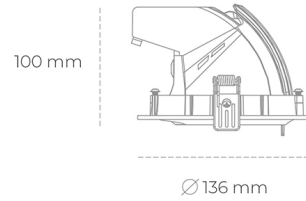

## DOWNLIGHT QUNA A MICRO 935 19W 24° BLACK HI EFFICIENT ON/OFF

Article number: N212-K0002-BB935-H8-P24-ZC01\_500-S9-###

LED	COB
Light colour	3500 [K] HI EFFICIENT
CRI	90
Led chip flux	3054 [lm]
Luminous flux	2443 [lm]
System power	19 [W]
Luminaire Efficiency	129 [lm/W]
Beam angle	24°
Controller	ON/OFF
MacAdam	3 SDCM

### Downlight LED

LED downlight for drop ceiling installation. Aluminium housing. Glass cover included. Available in white, black and grey. Any RAL palette colour available on enquiry. Housing enables adjustment in two axis planes. Reflector beams available: 15°, 24°, 36° and 60°. Maximum power is 23W.

### LUMINAIRE

Weight	0,6 [kg]
Protection rating IP , IK , class	IP 20, IK 3,
Luminaire colour	BLACK
Cover	Glass
Operating voltage	220-240V 50-60Hz

Note: All data are typical values. Tolerance of measurements +/-10% System features may change with product improvements due to technical advances.