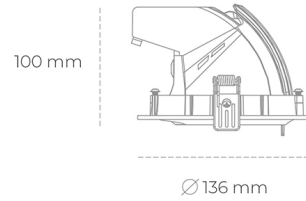

DOWNLIGHT QUNA A MICRO 820 23W 15° GREY MEAT PINK ON/OFF

Article number: N212-K0001-VE820-H8-P15-ZC02_600-S9-###

LED	COB
Light colour	2000 [K] MEAT PINK
CRI	80
Led chip flux	2013 [lm]
Luminous flux	1610 [lm]
System power	23 [W]
Luminaire Efficiency	70 [lm/W]
Beam angle	15°
Controller	ON/OFF
MacAdam	3 SDCM

Downlight LED

LED downlight for drop ceiling installation. Aluminium housing. Glass cover included. Available in white, black and grey. Any RAL palette colour available on enquiry. Housing enables adjustment in two axis planes. Reflector beams available: 15°, 24°, 36° and 60°. Maximum power is 23W.

LUMINAIRE

Weight	0,6 [kg]
Protection rating IP , IK , class	IP 20, IK 3,
Luminaire colour	GREY
Cover	Glass
Operating voltage	220-240V 50-60Hz

Note: All data are typical values. Tolerance of measurements +/-10% System features may change with product improvements due to technical advances.