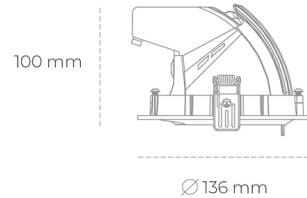

# DOWNLIGHT QUNA A MICRO 940 14W 60° GREY | ON/OFF

Article number: N212-K0001-RF940-H8-P60-ZC01\_350-S9-###

LED	COB
Light colour	4000 [K]
CRI	90
Led chip flux	1691 [lm]
Luminous flux	1352 [lm]
System power	14 [W]
Luminaire Efficiency	97 [lm/W]
Beam angle	60°
Controller	ON/OFF
MacAdam	3 SDCM

### Downlight LED

LED downlight for drop ceiling installation. Aluminium housing. Glass cover included. Available in white, black and grey. Any RAL palette colour available on enquiry. Housing enables adjustment in two axis planes. Reflector beams available: 15°, 24°, 36° and 60°. Maximum power is 23W.

### LUMINAIRE

Weight	0,6 [kg]
Protection rating IP , IK , class	IP 20, IK 3,
Luminaire colour	GREY
Cover	Glass
Operating voltage	220-240V 50-60Hz

Note: All data are typical values. Tolerance of measurements +/-10% System features may change with product improvements due to technical advances.