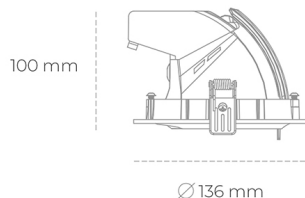

DOWNLIGHT QUNA A MICRO 930 21W 36° GREY | ON/OFF

LED	COB
Light colour	3000 [K] |
CRI	90
Led chip flux	2536 [lm]
Luminous flux	2028 [lm]
System power	21 [W]
Luminaire Efficiency	97 [lm/W]
Beam angle	36°
Controller	ON/OFF
MacAdam	3 SDCM

Downlight LED

LED downlight for drop ceiling installation. Aluminium housing. Glass cover included. Available in white, black and grey. Any RAL palette colour available on enquiry. Housing enables adjustment in two axis planes. Reflector beams available: 15°, 24°, 36° and 60°. Maximum power is 23W.

LUMINAIRE

Weight	0,6 [kg]
Protection rating IP , IK , class	IP 20, IK 3,
Luminaire colour	BLACK
Cover	Glass
Operating voltage	220-240V 50-60Hz

Note: All data are typical values. Tolerance of measurements +/-10% System features may change with product improvements due to technical advances.

OPTIONS

RAL colours on enquiry, honeycomb louver on enquiry, Casambi on enquiry, DALI on enquiry, Phase-cut dimming on enquiry.

Generated: 17.09.2024

+48 32 388 80 00

www.cora.pl
cora@cora.pl

Street: Ignatza Hakuby 18
41-914 Bytom, Polska