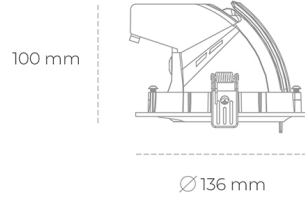

DOWNLIGHT QUNA A MICRO 930 10W 15° GREY | ON/OFF

LED	COB
Light colour	3000 [K] |
CRI	90
Led chip flux	1152 [lm]
Luminous flux	921 [lm]
System power	10 [W]
Luminaire Efficiency	92 [lm/W]
Beam angle	15°
Controller	ON/OFF
MacAdam	3 SDCM

Downlight LED

LED downlight for drop ceiling installation. Aluminium housing. Glass cover included. Available in white, black and grey. Any RAL palette colour available on enquiry. Housing enables adjustment in two axis planes. Reflector beams available: 15°, 24°, 36° and 60°. Maximum power is 23W.

LUMINAIRE

Weight	0,6 [kg]
Protection rating IP , IK , class	IP 20, IK 3,
Luminaire colour	BLACK
Cover	Glass
Operating voltage	220-240V 50-60Hz

Note: All data are typical values. Tolerance of measurements +/-10% System features may change with product improvements due to technical advances.

OPTIONS

RAL colours on enquiry, honeycomb louver on enquiry , Casambi on enquiry, DALI on enquiry, Phase-cut dimming on enquiry.

Generated: 17.09.2024

+48 32 388 80 00

www.cora.pl
cora@cora.pl

Street: Ignatza Hakuby 18
41-914 Bytom, Polska