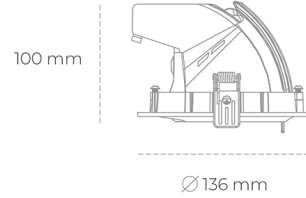

DOWNLIGHT QUNA A MICRO 927 19W 60° GREY | ON/OFF

LED	COB
Light colour	2700 [K] |
CRI	80
Led chip flux	2222 [lm]
Luminous flux	1777 [lm]
System power	19 [W]
Luminaire Efficiency	94 [lm/W]
Beam angle	60°
Controller	ON/OFF
MacAdam	3 SDCM

Downlight LED

LED downlight for drop ceiling installation. Aluminium housing. Glass cover included. Available in white, black and grey. Any RAL palette colour available on enquiry. Housing enables adjustment in two axis planes. Reflector beams available: 15°, 24°, 36° and 60°. Maximum power is 23W.

LUMINAIRE

Weight	0,6 [kg]
Protection rating IP , IK , class	IP 20, IK 3,
Luminaire colour	GREY
Cover	Glass
Operating voltage	220-240V 50-60Hz

Note: All data are typical values. Tolerance of measurements +/-10% System features may change with product improvements due to technical advances.

OPTIONS

RAL colours on enquiry, honeycomb louver on enquiry, Casambi on enquiry, DALI on enquiry, Phase-cut dimming on enquiry.

Generated: 26.06.2024

+48 32 388 80 00

www.cora.pl
cora@cora.pl

Street: Ignatza Hakuby 18
41-914 Bytom, Polska