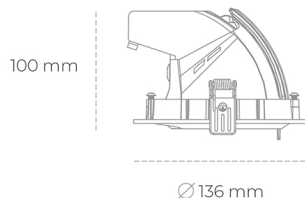

DOWNLIGHT QUNA A MICRO 927 21W 15° GREY | ON/OFF

LED	COB
Light colour	2700 [K] |
CRI	80
Led chip flux	2444 [lm]
Luminous flux	1955 [lm]
System power	21 [W]
Luminaire Efficiency	93 [lm/W]
Beam angle	15°
Controller	ON/OFF
MacAdam	3 SDCM

Downlight LED

LED downlight for drop ceiling installation. Aluminium housing. Glass cover included. Available in white, black and grey. Any RAL palette colour available on enquiry. Housing enables adjustment in two axis planes. Reflector beams available: 15°, 24°, 36° and 60°. Maximum power is 23W.

LUMINAIRE

Weight	0,6 [kg]
Protection rating IP , IK , class	IP 20, IK 3,
Luminaire colour	GREY
Cover	Glass
Operating voltage	220-240V 50-60Hz

Note: All data are typical values. Tolerance of measurements +/-10% System features may change with product improvements due to technical advances.

OPTIONS

RAL colours on enquiry, honeycomb louver on enquiry , Casambi on enquiry, DALI on enquiry, Phase-cut dimming on enquiry.

Generated: 16.07.2024

+48 32 388 80 00

www.cora.pl
cora@cora.pl

Street: Ignatza Hakuby 18
41-914 Bytom, Polska