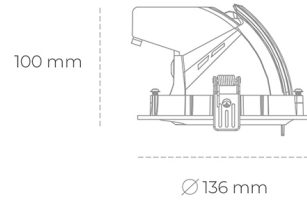

DOWNLIGHT QUNA A MICRO 850 21W 60° GREY | ON/OFF

Article number: N212-K0001-RF850-H8-P60-ZC02_550-S9-###

LED	COB
Light colour	5000 [K]
CRI	80
Led chip flux	3185 [lm]
Luminous flux	2548 [lm]
System power	21 [W]
Luminaire Efficiency	121 [lm/W]
Beam angle	60°
Controller	ON/OFF
MacAdam	3 SDCM

Downlight LED

LED downlight for drop ceiling installation. Aluminium housing. Glass cover included. Available in white, black and grey. Any RAL palette colour available on enquiry. Housing enables adjustment in two axis planes. Reflector beams available: 15°, 24°, 36° and 60°. Maximum power is 23W.

LUMINAIRE

Weight	0,6 [kg]
Protection rating IP , IK , class	IP 20, IK 3,
Luminaire colour	GREY
Cover	Glass
Operating voltage	220-240V 50-60Hz

Note: All data are typical values. Tolerance of measurements +/-10% System features may change with product improvements due to technical advances.