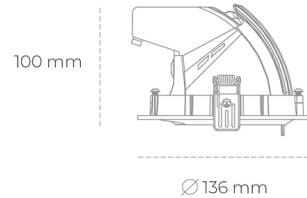

DOWNLIGHT QUNA A MICRO 850 14W 60° GREY | ON/OFF

Article number: N212-K0001-RF850-H8-P60-ZC01_350-S9-###

LED	COB
Light colour	5000 [K]
CRI	80
Led chip flux	2027 [lm]
Luminous flux	1621 [lm]
System power	14 [W]
Luminaire Efficiency	116 [lm/W]
Beam angle	60°
Controller	ON/OFF
MacAdam	3 SDCM

Downlight LED

LED downlight for drop ceiling installation. Aluminium housing. Glass cover included. Available in white, black and grey. Any RAL palette colour available on enquiry. Housing enables adjustment in two axis planes. Reflector beams available: 15°, 24°, 36° and 60°. Maximum power is 23W.

LUMINAIRE

Weight	0,6 [kg]
Protection rating IP , IK , class	IP 20, IK 3,
Luminaire colour	GREY
Cover	Glass
Operating voltage	220-240V 50-60Hz

Note: All data are typical values. Tolerance of measurements +/-10% System features may change with product improvements due to technical advances.