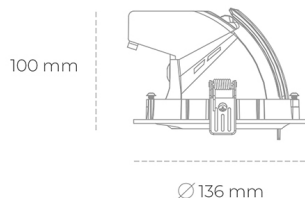

DOWNLIGHT QUNA A MICRO 850 21W 36° GREY | ON/OFF

LED	COB
Light colour	5000 [K] |
CRI	80
Led chip flux	3185 [lm]
Luminous flux	2548 [lm]
System power	21 [W]
Luminaire Efficiency	121 [lm/W]
Beam angle	36°
Controller	ON/OFF
MacAdam	3 SDCM

Downlight LED

LED downlight for drop ceiling installation. Aluminium housing. Glass cover included. Available in white, black and grey. Any RAL palette colour available on enquiry. Housing enables adjustment in two axis planes. Reflector beams available: 15°, 24°, 36° and 60°. Maximum power is 23W.

LUMINAIRE

Weight	0,6 [kg]
Protection rating IP , IK , class	IP 20, IK 3,
Luminaire colour	GREY
Cover	Glass
Operating voltage	220-240V 50-60Hz

Note: All data are typical values. Tolerance of measurements +/-10% System features may change with product improvements due to technical advances.

OPTIONS

RAL colours on enquiry, honeycomb louver on enquiry, Casambi on enquiry, DALI on enquiry, Phase-cut dimming on enquiry.

Generated: 26.06.2024

+48 32 388 80 00

www.cora.pl
cora@cora.pl

Street: Ignatza Hakuby 18
41-914 Bytom, Polska