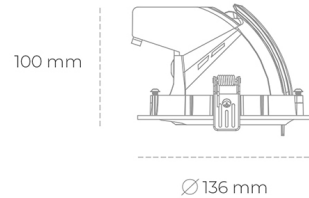

DOWNLIGHT QUNA A MICRO 850 19W 24° GREY | ON/OFF

Article number: N212-K0001-RF850-H8-P24-ZC01_500-S9-###

LED	COB
Light colour	5000 [K]
CRI	80
Led chip flux	2895 [lm]
Luminous flux	2316 [lm]
System power	19 [W]
Luminaire Efficiency	122 [lm/W]
Beam angle	24°
Controller	ON/OFF
MacAdam	3 SDCM

Downlight LED

LED downlight for drop ceiling installation. Aluminium housing. Glass cover included. Available in white, black and grey. Any RAL palette colour available on enquiry. Housing enables adjustment in two axis planes. Reflector beams available: 15°, 24°, 36° and 60°. Maximum power is 23W.

LUMINAIRE

Weight	0,6 [kg]
Protection rating IP , IK , class	IP 20, IK 3,
Luminaire colour	GREY
Cover	Glass
Operating voltage	220-240V 50-60Hz

Note: All data are typical values. Tolerance of measurements +/-10% System features may change with product improvements due to technical advances.