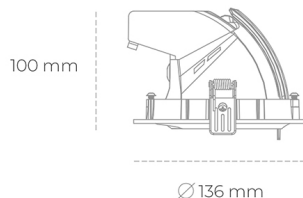

DOWNLIGHT QUNA A MICRO 850 10W 15° GREY | ON/OFF

LED	COB
Light colour	5000 [K] |
CRI	80
Led chip flux	1447 [lm]
Luminous flux	1157 [lm]
System power	10 [W]
Luminaire Efficiency	116 [lm/W]
Beam angle	15°
Controller	ON/OFF
MacAdam	3 SDCM

Downlight LED

LED downlight for drop ceiling installation. Aluminium housing. Glass cover included. Available in white, black and grey. Any RAL palette colour available on enquiry. Housing enables adjustment in two axis planes. Reflector beams available: 15°, 24°, 36° and 60°. Maximum power is 23W.

LUMINAIRE

Weight	0,6 [kg]
Protection rating IP , IK , class	IP 20, IK 3,
Luminaire colour	GREY
Cover	Glass
Operating voltage	220-240V 50-60Hz

Note: All data are typical values. Tolerance of measurements +/-10% System features may change with product improvements due to technical advances.

OPTIONS

RAL colours on enquiry, honeycomb louver on enquiry , Casambi on enquiry, DALI on enquiry, Phase-cut dimming on enquiry.

Generated: 16.07.2024

+48 32 388 80 00

www.cora.pl
cora@cora.pl

Street: Ignatza Hakuby 18
41-914 Bytom, Polska