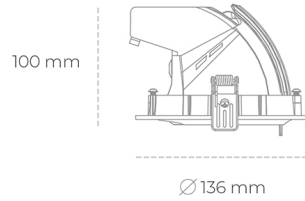

# DOWNLIGHT QUNA A MICRO 840 10W 60° GREY | ON/OFF

Article number: N212-K0001-RF840-H8-P60-ZC01\_250-S9-###

LED	COB
Light colour	4000 [K]
CRI	80
Led chip flux	1419 [lm]
Luminous flux	1135 [lm]
System power	10 [W]
Luminaire Efficiency	114 [lm/W]
Beam angle	60°
Controller	ON/OFF
MacAdam	3 SDCM

### Downlight LED

LED downlight for drop ceiling installation. Aluminium housing. Glass cover included. Available in white, black and grey. Any RAL palette colour available on enquiry. Housing enables adjustment in two axis planes. Reflector beams available: 15°, 24°, 36° and 60°. Maximum power is 23W.

### LUMINAIRE

Weight	0,6 [kg]
Protection rating IP , IK , class	IP 20, IK 3,
Luminaire colour	GREY
Cover	Glass
Operating voltage	220-240V 50-60Hz

Note: All data are typical values. Tolerance of measurements +/-10% System features may change with product improvements due to technical advances.