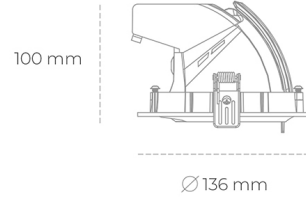

DOWNLIGHT QUNA A MICRO 840 21W 15° GREY | ON/OFF

LED	COB
Light colour	4000 [K] |
CRI	80
Led chip flux	3122 [lm]
Luminous flux	2497 [lm]
System power	21 [W]
Luminaire Efficiency	119 [lm/W]
Beam angle	15°
Controller	ON/OFF
MacAdam	3 SDCM

Downlight LED

LED downlight for drop ceiling installation. Aluminium housing. Glass cover included. Available in white, black and grey. Any RAL palette colour available on enquiry. Housing enables adjustment in two axis planes. Reflector beams available: 15°, 24°, 36° and 60°. Maximum power is 23W.

LUMINAIRE

Weight	0,6 [kg]
Protection rating IP , IK , class	IP 20, IK 3,
Luminaire colour	GREY
Cover	Glass
Operating voltage	220-240V 50-60Hz

Note: All data are typical values. Tolerance of measurements +/-10% System features may change with product improvements due to technical advances.

OPTIONS

RAL colours on enquiry, honeycomb louver on enquiry, Casambi on enquiry, DALI on enquiry, Phase-cut dimming on enquiry.

Generated: 16.07.2024

+48 32 388 80 00

www.cora.pl
cora@cora.pl

Street: Ignatza Hakuby 18
41-914 Bytom, Polska