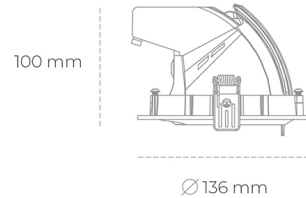

DOWNLIGHT QUNA A MICRO 835 19W 60° GREY | ON/OFF

Article number: N212-K0001-RF835-H8-P60-ZC01_500-S9-###

LED	COB
Light colour	3500 [K]
CRI	80
Led chip flux	2783 [lm]
Luminous flux	2226 [lm]
System power	19 [W]
Luminaire Efficiency	117 [lm/W]
Beam angle	60°
Controller	ON/OFF
MacAdam	3 SDCM

Downlight LED

LED downlight for drop ceiling installation. Aluminium housing. Glass cover included. Available in white, black and grey. Any RAL palette colour available on enquiry. Housing enables adjustment in two axis planes. Reflector beams available: 15°, 24°, 36° and 60°. Maximum power is 23W.

LUMINAIRE

Weight	0,6 [kg]
Protection rating IP , IK , class	IP 20, IK 3,
Luminaire colour	GREY
Cover	Glass
Operating voltage	220-240V 50-60Hz

Note: All data are typical values. Tolerance of measurements +/-10% System features may change with product improvements due to technical advances.