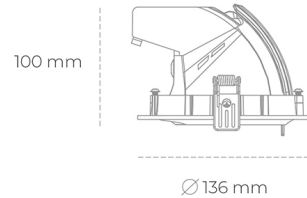

DOWNLIGHT QUNA A MICRO 835 14W 36° GREY | ON/OFF

Article number: N212-K0001-RF835-H8-P36-ZC01_350-S9-###

LED	COB
Light colour	3500 [K]
CRI	80
Led chip flux	1948 [lm]
Luminous flux	1558 [lm]
System power	14 [W]
Luminaire Efficiency	111 [lm/W]
Beam angle	36°
Controller	ON/OFF
MacAdam	3 SDCM

Downlight LED

LED downlight for drop ceiling installation. Aluminium housing. Glass cover included. Available in white, black and grey. Any RAL palette colour available on enquiry. Housing enables adjustment in two axis planes. Reflector beams available: 15°, 24°, 36° and 60°. Maximum power is 23W.

LUMINAIRE

Weight	0,6 [kg]
Protection rating IP , IK , class	IP 20, IK 3,
Luminaire colour	GREY
Cover	Glass
Operating voltage	220-240V 50-60Hz

Note: All data are typical values. Tolerance of measurements +/-10% System features may change with product improvements due to technical advances.