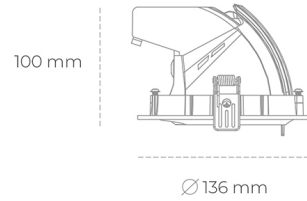

DOWNLIGHT QUNA A MICRO 835 14W 24° GREY | ON/OFF

Article number: N212-K0001-RF835-H8-P24-ZC01_350-S9-###

LED	COB
Light colour	3500 [K]
CRI	80
Led chip flux	1948 [lm]
Luminous flux	1558 [lm]
System power	14 [W]
Luminaire Efficiency	111 [lm/W]
Beam angle	24°
Controller	ON/OFF
MacAdam	3 SDCM

Downlight LED

LED downlight for drop ceiling installation. Aluminium housing. Glass cover included. Available in white, black and grey. Any RAL palette colour available on enquiry. Housing enables adjustment in two axis planes. Reflector beams available: 15°, 24°, 36° and 60°. Maximum power is 23W.

LUMINAIRE

Weight	0,6 [kg]
Protection rating IP , IK , class	IP 20, IK 3,
Luminaire colour	GREY
Cover	Glass
Operating voltage	220-240V 50-60Hz

Note: All data are typical values. Tolerance of measurements +/-10% System features may change with product improvements due to technical advances.