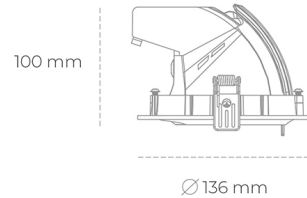

# DOWNLIGHT QUNA A MICRO 830 14W 60° GREY | ON/OFF

Article number: N212-K0001-RF830-H8-P60-ZC01\_350-S9-###

LED	COB
Light colour	3000 [K]
CRI	80
Led chip flux	1905 [lm]
Luminous flux	1524 [lm]
System power	14 [W]
Luminaire Efficiency	109 [lm/W]
Beam angle	60°
Controller	ON/OFF
MacAdam	3 SDCM

### Downlight LED

LED downlight for drop ceiling installation. Aluminium housing. Glass cover included. Available in white, black and grey. Any RAL palette colour available on enquiry. Housing enables adjustment in two axis planes. Reflector beams available: 15°, 24°, 36° and 60°. Maximum power is 23W.

### LUMINAIRE

Weight	0,6 [kg]
Protection rating IP , IK , class	IP 20, IK 3,
Luminaire colour	GREY
Cover	Glass
Operating voltage	220-240V 50-60Hz

Note: All data are typical values. Tolerance of measurements +/-10% System features may change with product improvements due to technical advances.