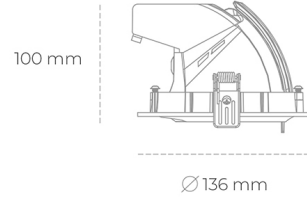

DOWNLIGHT QUNA A MICRO 830 10W 24° GREY | ON/OFF

LED	COB
Light colour	3000 [K] |
CRI	80
Led chip flux	1361 [lm]
Luminous flux	1088 [lm]
System power	10 [W]
Luminaire Efficiency	109 [lm/W]
Beam angle	24°
Controller	ON/OFF
MacAdam	3 SDCM

Downlight LED

LED downlight for drop ceiling installation. Aluminium housing. Glass cover included. Available in white, black and grey. Any RAL palette colour available on enquiry. Housing enables adjustment in two axis planes. Reflector beams available: 15°, 24°, 36° and 60°. Maximum power is 23W.

LUMINAIRE

Weight	0,6 [kg]
Protection rating IP , IK , class	IP 20, IK 3,
Luminaire colour	GREY
Cover	Glass
Operating voltage	220-240V 50-60Hz

Note: All data are typical values. Tolerance of measurements +/-10% System features may change with product improvements due to technical advances.

OPTIONS

RAL colours on enquiry, honeycomb louver on enquiry , Casambi on enquiry, DALI on enquiry, Phase-cut dimming on enquiry.

Generated: 29.06.2024

+48 32 388 80 00

www.cora.pl
cora@cora.pl

Street: Ignatza Hakuby 18
41-914 Bytom, Polska