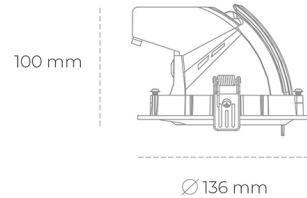

DOWNLIGHT QUNA A MICRO 827 23W 60° GREY | ON/OFF

LED	COB
Light colour	2700 [K] |
CRI	80
Led chip flux	3233 [lm]
Luminous flux	2586 [lm]
System power	23 [W]
Luminaire Efficiency	112 [lm/W]
Beam angle	60°
Controller	ON/OFF
MacAdam	3 SDCM

Downlight LED

LED downlight for drop ceiling installation. Aluminium housing. Glass cover included. Available in white, black and grey. Any RAL palette colour available on enquiry. Housing enables adjustment in two axis planes. Reflector beams available: 15°, 24°, 36° and 60°. Maximum power is 23W.

LUMINAIRE

Weight	0,6 [kg]
Protection rating IP , IK , class	IP 20, IK 3,
Luminaire colour	GREY
Cover	Glass
Operating voltage	220-240V 50-60Hz

Note: All data are typical values. Tolerance of measurements +/-10% System features may change with product improvements due to technical advances.

OPTIONS

RAL colours on enquiry, honeycomb louver on enquiry , Casambi on enquiry, DALI on enquiry, Phase-cut dimming on enquiry.

Generated: 26.06.2024

+48 32 388 80 00

www.cora.pl
cora@cora.pl

Street: Ignatza Hakuby 18
41-914 Bytom, Polska