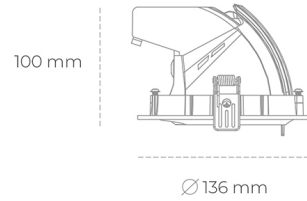

DOWNLIGHT QUNA A MICRO 827 10W 60° GREY | ON/OFF

Article number: N212-K0001-RF827-H8-P60-ZC01_250-S9-###

LED	COB
Light colour	2700 [K]
CRI	80
Led chip flux	1347 [lm]
Luminous flux	1077 [lm]
System power	10 [W]
Luminaire Efficiency	108 [lm/W]
Beam angle	60°
Controller	ON/OFF
MacAdam	3 SDCM

Downlight LED

LED downlight for drop ceiling installation. Aluminium housing. Glass cover included. Available in white, black and grey. Any RAL palette colour available on enquiry. Housing enables adjustment in two axis planes. Reflector beams available: 15°, 24°, 36° and 60°. Maximum power is 23W.

LUMINAIRE

Weight	0,6 [kg]
Protection rating IP , IK , class	IP 20, IK 3,
Luminaire colour	GREY
Cover	Glass
Operating voltage	220-240V 50-60Hz

Note: All data are typical values. Tolerance of measurements +/-10% System features may change with product improvements due to technical advances.