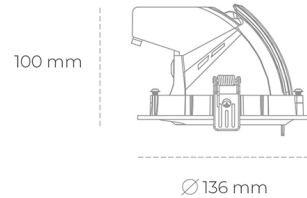

DOWNLIGHT QUNA A MICRO 827 10W 60° GREY | ON/OFF

LED	COB
Light colour	2700 [K] |
CRI	80
Led chip flux	1347 [lm]
Luminous flux	1077 [lm]
System power	10 [W]
Luminaire Efficiency	108 [lm/W]
Beam angle	60°
Controller	ON/OFF
MacAdam	3 SDCM

Downlight LED

LED downlight for drop ceiling installation. Aluminium housing. Glass cover included. Available in white, black and grey. Any RAL palette colour available on enquiry. Housing enables adjustment in two axis planes. Reflector beams available: 15°, 24°, 36° and 60°. Maximum power is 23W.

LUMINAIRE

Weight	0,6 [kg]
Protection rating IP , IK , class	IP 20, IK 3,
Luminaire colour	GREY
Cover	Glass
Operating voltage	220-240V 50-60Hz

Note: All data are typical values. Tolerance of measurements +/-10% System features may change with product improvements due to technical advances.

OPTIONS

RAL colours on enquiry, honeycomb louver on enquiry, Casambi on enquiry, DALI on enquiry, Phase-cut dimming on enquiry.

Generated: 16.07.2024

+48 32 388 80 00

www.cora.pl
cora@cora.pl

Street: Ignatza Hakuby 18
41-914 Bytom, Polska