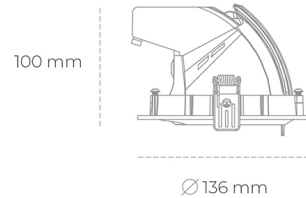

DOWNLIGHT QUNA A MICRO 827 10W 24° GREY | ON/OFF

Article number: N212-K0001-RF827-H8-P24-ZC01_250-S9-###

LED	COB
Light colour	2700 [K]
CRI	80
Led chip flux	1347 [lm]
Luminous flux	1077 [lm]
System power	10 [W]
Luminaire Efficiency	108 [lm/W]
Beam angle	24°
Controller	ON/OFF
MacAdam	3 SDCM

Downlight LED

LED downlight for drop ceiling installation. Aluminium housing. Glass cover included. Available in white, black and grey. Any RAL palette colour available on enquiry. Housing enables adjustment in two axis planes. Reflector beams available: 15°, 24°, 36° and 60°. Maximum power is 23W.

LUMINAIRE

Weight	0,6 [kg]
Protection rating IP , IK , class	IP 20, IK 3,
Luminaire colour	GREY
Cover	Glass
Operating voltage	220-240V 50-60Hz

Note: All data are typical values. Tolerance of measurements +/-10% System features may change with product improvements due to technical advances.