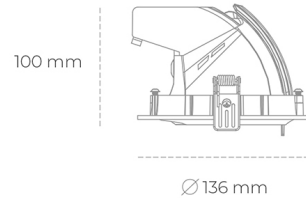

## DOWNLIGHT QUNA A MICRO 827 21W 15° GREY | ON/OFF

Article number: N212-K0001-RF827-H8-P15-ZC02\_550-S9-###

LED	COB
Light colour	2700 [K]
CRI	80
Led chip flux	2963 [lm]
Luminous flux	2370 [lm]
System power	21 [W]
Luminaire Efficiency	113 [lm/W]
Beam angle	15°
Controller	ON/OFF
MacAdam	3 SDCM

### Downlight LED

LED downlight for drop ceiling installation. Aluminium housing. Glass cover included. Available in white, black and grey. Any RAL palette colour available on enquiry. Housing enables adjustment in two axis planes. Reflector beams available: 15°, 24°, 36° and 60°. Maximum power is 23W.

### LUMINAIRE

Weight	0,6 [kg]
Protection rating IP , IK , class	IP 20, IK 3,
Luminaire colour	GREY
Cover	Glass
Operating voltage	220-240V 50-60Hz

Note: All data are typical values. Tolerance of measurements +/-10% System features may change with product improvements due to technical advances.