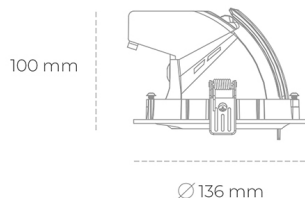

DOWNLIGHT QUNA A MICRO 827 13W 15° GREY | ON/OFF

LED	COB
Light colour	2700 [K] |
CRI	80
Led chip flux	1886 [lm]
Luminous flux	1508 [lm]
System power	13 [W]
Luminaire Efficiency	116 [lm/W]
Beam angle	15°
Controller	ON/OFF
MacAdam	3 SDCM

Downlight LED

LED downlight for drop ceiling installation. Aluminium housing. Glass cover included. Available in white, black and grey. Any RAL palette colour available on enquiry. Housing enables adjustment in two axis planes. Reflector beams available: 15°, 24°, 36° and 60°. Maximum power is 23W.

LUMINAIRE

Weight	0,6 [kg]
Protection rating IP , IK , class	IP 20, IK 3,
Luminaire colour	GREY
Cover	Glass
Operating voltage	220-240V 50-60Hz

Note: All data are typical values. Tolerance of measurements +/-10% System features may change with product improvements due to technical advances.

OPTIONS

RAL colours on enquiry, honeycomb louver on enquiry, Casambi on enquiry, DALI on enquiry, Phase-cut dimming on enquiry.

Generated: 16.07.2024

+48 32 388 80 00

www.cora.pl
cora@cora.pl

Street: Ignatza Hakuby 18
41-914 Bytom, Polska