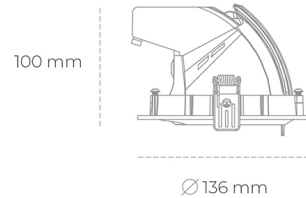

## DOWNLIGHT QUNA A MICRO 827 10W 15° GREY | ON/OFF

Article number: N212-K0001-RF827-H8-P15-ZC01\_250-S9-###

LED	COB
Light colour	2700 [K]
CRI	80
Led chip flux	1347 [lm]
Luminous flux	1077 [lm]
System power	10 [W]
Luminaire Efficiency	108 [lm/W]
Beam angle	15°
Controller	ON/OFF
MacAdam	3 SDCM

### Downlight LED

LED downlight for drop ceiling installation. Aluminium housing. Glass cover included. Available in white, black and grey. Any RAL palette colour available on enquiry. Housing enables adjustment in two axis planes. Reflector beams available: 15°, 24°, 36° and 60°. Maximum power is 23W.

### LUMINAIRE

Weight	0,6 [kg]
Protection rating IP , IK , class	IP 20, IK 3,
Luminaire colour	GREY
Cover	Glass
Operating voltage	220-240V 50-60Hz

Note: All data are typical values. Tolerance of measurements +/-10% System features may change with product improvements due to technical advances.