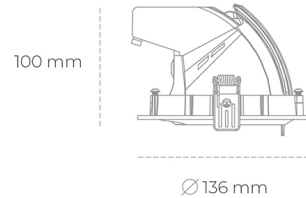

## DOWNLIGHT QUNA A MICRO 940 20W 36° GREY PREMIUM WHITE ON/OFF

Article number: N212-K0001-PW940-HA-P36-ZC01\_500-S9-###

LED	COB
Light colour	4000 [K] PREMIUM WHITE
CRI	90
Led chip flux	2663 [lm]
Luminous flux	2130 [lm]
System power	20 [W]
Luminaire Efficiency	107 [lm/W]
Beam angle	36°
Controller	ON/OFF
MacAdam	3 SDCM

### Downlight LED

LED downlight for drop ceiling installation. Aluminium housing. Glass cover included. Available in white, black and grey. Any RAL palette colour available on enquiry. Housing enables adjustment in two axis planes. Reflector beams available: 15°, 24°, 36° and 60°. Maximum power is 23W.

### LUMINAIRE

Weight	0,6 [kg]
Protection rating IP , IK , class	IP 20, IK 3,
Luminaire colour	GREY
Cover	Glass
Operating voltage	220-240V 50-60Hz

Note: All data are typical values. Tolerance of measurements +/-10% System features may change with product improvements due to technical advances.