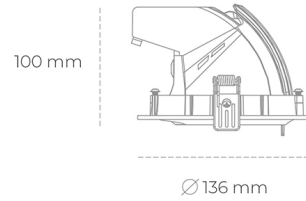

DOWNLIGHT QUNA A MICRO 940 20W 24° GREY PREMIUM WHITE ON/OFF

Article number: N212-K0001-PW940-HA-P24-ZC01_500-S9-###

LED	COB
Light colour	4000 [K] PREMIUM WHITE
CRI	90
Led chip flux	2663 [lm]
Luminous flux	2130 [lm]
System power	20 [W]
Luminaire Efficiency	107 [lm/W]
Beam angle	24°
Controller	ON/OFF
MacAdam	3 SDCM

Downlight LED

LED downlight for drop ceiling installation. Aluminium housing. Glass cover included. Available in white, black and grey. Any RAL palette colour available on enquiry. Housing enables adjustment in two axis planes. Reflector beams available: 15°, 24°, 36° and 60°. Maximum power is 23W.

LUMINAIRE

Weight	0,6 [kg]
Protection rating IP , IK , class	IP 20, IK 3,
Luminaire colour	GREY
Cover	Glass
Operating voltage	220-240V 50-60Hz

Note: All data are typical values. Tolerance of measurements +/-10% System features may change with product improvements due to technical advances.