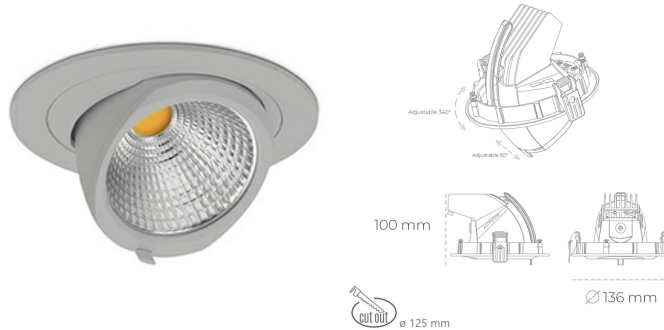

DOWNLIGHT QUNA A MICRO 930 11W 24° GREY PREMIUM COLOR ON/OFF

Article number: N212-K0001-PC930-HA-P24-ZC01_250-S9-###

| | |
|----------------------|------------------------------|
| LED | COB |
| Light colour | 3000 [K] PREMIUM COLOR |
| CRI | |
| Led chip flux | 90 |
| Luminous flux | 1145 [lm] |
| System power | 916 [lm] |
| Luminaire Efficiency | 11 [W] |
| Beam angle | 83 [lm/W] |
| Controller | 24° |
| MacAdam | ON/OFF |
| | 3 SDCM |

Downlight LED

LED downlight for drop ceiling installation. Aluminium housing. Glass cover included. Available in white, black and grey. Any RAL palette colour available on enquiry. Housing enables adjustment in two axis planes. Reflector beams available: 15°, 24°, 36° and 60°. Maximum power is 23W.

LUMINAIRE

| | |
|-----------------------------------|------------------|
| Weight | 0.6 [kg] |
| Protection rating IP , IK , class | IP 20, IK 3, |
| Luminaire colour | GREY |
| Cover | Glass |
| Operating voltage | 220-240V 50-60Hz |