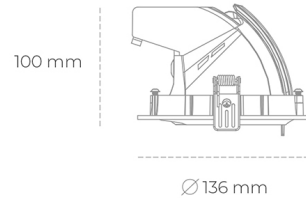

DOWNLIGHT QUNA A MICRO 930 21W 60° GREY CRI97 ON/OFF

Article number: N212-K0001-HI930-H8-P60-ZC02_550-S9-###

LED	COB
Light colour	3000 [K] CRI97
CRI	90
Led chip flux	2402 [lm]
Luminous flux	1921 [lm]
System power	21 [W]
Luminaire Efficiency	91 [lm/W]
Beam angle	60°
Controller	ON/OFF
MacAdam	3 SDCM

Downlight LED

LED downlight for drop ceiling installation. Aluminium housing. Glass cover included. Available in white, black and grey. Any RAL palette colour available on enquiry. Housing enables adjustment in two axis planes. Reflector beams available: 15°, 24°, 36° and 60°. Maximum power is 23W.

LUMINAIRE

Weight	0,6 [kg]
Protection rating IP , IK , class	IP 20, IK 3,
Luminaire colour	GREY
Cover	Glass
Operating voltage	220-240V 50-60Hz

Note: All data are typical values. Tolerance of measurements +/-10% System features may change with product improvements due to technical advances.