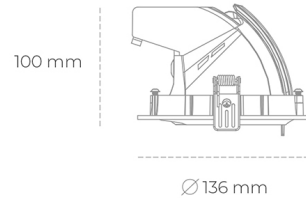

DOWNLIGHT QUNA A MICRO 935 21W 60° GREY PREMIUM WHITE ON/OFF

Article number: N212-K0001-HE935-HA-P60-ZC02_550-S9-###

LED	COB
Light colour	3500 [K] PREMIUM WHITE
CRI	90
Led chip flux	3245 [lm]
Luminous flux	2596 [lm]
System power	21 [W]
Luminaire Efficiency	124 [lm/W]
Beam angle	60°
Controller	ON/OFF
MacAdam	3 SDCM

Downlight LED

LED downlight for drop ceiling installation. Aluminium housing. Glass cover included. Available in white, black and grey. Any RAL palette colour available on enquiry. Housing enables adjustment in two axis planes. Reflector beams available: 15°, 24°, 36° and 60°. Maximum power is 23W.

LUMINAIRE

Weight	0,6 [kg]
Protection rating IP , IK , class	IP 20, IK 3,
Luminaire colour	GREY
Cover	Glass
Operating voltage	220-240V 50-60Hz

Note: All data are typical values. Tolerance of measurements +/-10% System features may change with product improvements due to technical advances.