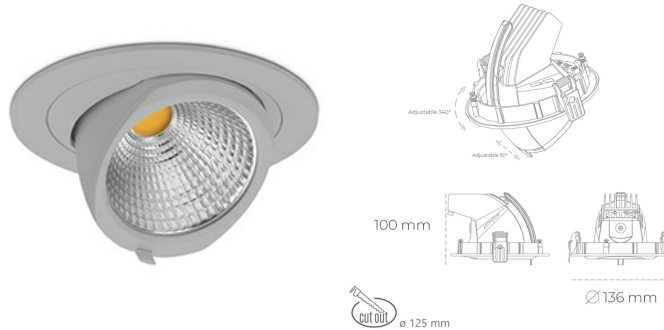

DOWNLIGHT QUNA A MICRO 935 11W 60° GREY PREMIUM WHITE ON/OFF

Article number: N212-K0001-HE935-HA-P60-ZC01_250-S9-###

LED	COB
Light colour	3500 [K] PREMIUM WHITE
CRI	
Led chip flux	90
Luminous flux	1545 [lm]
System power	1236 [lm]
Luminaire Efficiency	11 [W]
Beam angle	112 [lm/W]
Controller	60°
MacAdam	ON/OFF 3 SDCM

Downlight LED

LED downlight for drop ceiling installation. Aluminium housing. Glass cover included. Available in white, black and grey. Any RAL palette colour available on enquiry. Housing enables adjustment in two axis planes. Reflector beams available: 15°, 24°, 36° and 60°. Maximum power is 23W.

LUMINAIRE

Weight	0.6 [kg]
Protection rating IP , IK , class	IP 20, IK 3,
Luminaire colour	GREY
Cover	Glass
Operating voltage	220-240V 50-60Hz

Note: All data are typical values. Tolerance of measurements +/-10%. System features may change with product improvements due to technical advances.