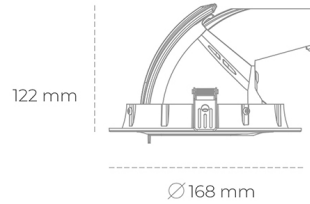

DOWNLIGHT QUNA A MINI 940 27W 36° WHITE | ON/OFF

Article number: N211-K0003-RF940-H8-R36-ZC02_700-S8-###

LED	COB
Light colour	4000 [K]
CRI	90
Led chip flux	3383 [lm]
Luminous flux	2706 [lm]
System power	27 [W]
Luminaire Efficiency	100 [lm/W]
Beam angle	36°
Controller	ON/OFF
MacAdam	3 SDCM

Downlight LED

LED downlight for drop ceiling installation. Aluminium housing. Glass cover included. Available in white, black and grey. Any RAL palette colour available on enquiry. Housing enables adjustment in two axis planes. Reflector beams available: 15°, 24°, 36° and 60°. Maximum power is 30W.

LUMINAIRE

Weight	1,2 [kg]
Protection rating IP , IK , class	IP 20, IK 3,
Luminaire colour	Glass
Cover	220-240V 50-60Hz
Operating voltage	

Note: All data are typical values. Tolerance of measurements +/-10% System features may change with product improvements due to technical advances.