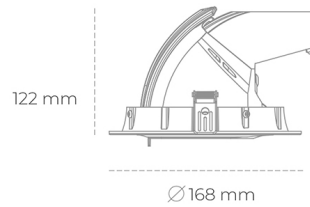

DOWNLIGHT QUNA A MINI 940 21W 36° WHITE | ON/OFF

Article number: N211-K0003-RF940-H8-R36-ZC02_550-S8-###

LED	COB
Light colour	4000 [K]
CRI	90
Led chip flux	2658 [lm]
Luminous flux	2126 [lm]
System power	21 [W]
Luminaire Efficiency	101 [lm/W]
Beam angle	36°
Controller	ON/OFF
MacAdam	3 SDCM

Downlight LED

LED downlight for drop ceiling installation. Aluminium housing. Glass cover included. Available in white, black and grey. Any RAL palette colour available on enquiry. Housing enables adjustment in two axis planes. Reflector beams available: 15°, 24°, 36° and 60°. Maximum power is 30W.

LUMINAIRE

Weight	1,2 [kg]
Protection rating IP , IK , class	IP 20, IK 3,
Luminaire colour	WHITE
Cover	Glass
Operating voltage	220-240V 50-60Hz

Note: All data are typical values. Tolerance of measurements +/-10% System features may change with product improvements due to technical advances.