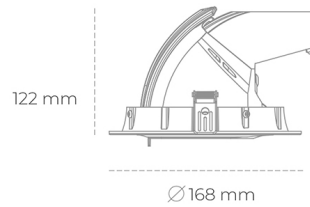

## DOWNLIGHT QUNA A MINI 940 14W 24° WHITE | ON/OFF

Article number: N211-K0003-RF940-H8-R24-ZC01\_350-S8-###

|                      |           |
|----------------------|-----------|
| LED                  | COB       |
| Light colour         | 4000 [K]  |
| CRI                  | 90        |
| Led chip flux        | 1691 [lm] |
| Luminous flux        | 1352 [lm] |
| System power         | 14 [W]    |
| Luminaire Efficiency | 97 [lm/W] |
| Beam angle           | 24°       |
| Controller           | ON/OFF    |
| MacAdam              | 3 SDCM    |

### Downlight LED

LED downlight for drop ceiling installation. Aluminium housing. Glass cover included. Available in white, black and grey. Any RAL palette colour available on enquiry. Housing enables adjustment in two axis planes. Reflector beams available: 15°, 24°, 36° and 60°. Maximum power is 30W.

### LUMINAIRE

|                                   |                  |
|-----------------------------------|------------------|
| Weight                            | 1,2 [kg]         |
| Protection rating IP , IK , class | IP 20, IK 3,     |
| Luminaire colour                  | WHITE            |
| Cover                             | Glass            |
| Operating voltage                 | 220-240V 50-60Hz |