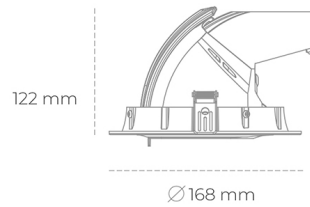

DOWNLIGHT QUNA A MINI 930 31W 60° WHITE | ON/OFF

Article number: N211-K0003-RF930-H8-R60-ZC03_800-S8-###

LED	COB
Light colour	3000 [K]
CRI	90
Led chip flux	3688 [lm]
Luminous flux	2950 [lm]
System power	31 [W]
Luminaire Efficiency	95 [lm/W]
Beam angle	60°
Controller	ON/OFF
MacAdam	3 SDCM

Downlight LED

LED downlight for drop ceiling installation. Aluminium housing. Glass cover included. Available in white, black and grey. Any RAL palette colour available on enquiry. Housing enables adjustment in two axis planes. Reflector beams available: 15°, 24°, 36° and 60°. Maximum power is 30W.

LUMINAIRE

Weight	1,2 [kg]
Protection rating IP , IK , class	IP 20, IK 3,
Luminaire colour	WHITE
Cover	Glass
Operating voltage	220-240V 50-60Hz

Note: All data are typical values. Tolerance of measurements +/-10% System features may change with product improvements due to technical advances.