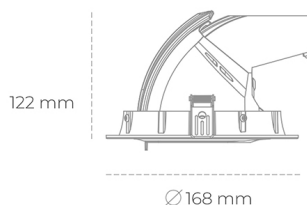

DOWNLIGHT QUNA A MINI 840 14W 15° WHITE | ON/OFF

LED	COB
Light colour	4000 [K] |
CRI	80
Led chip flux	1987 [lm]
Luminous flux	1589 [lm]
System power	14 [W]
Luminaire Efficiency	114 [lm/W]
Beam angle	15°
Controller	ON/OFF
MacAdam	3 SDCM

Downlight LED

LED downlight for drop ceiling installation. Aluminium housing. Glass cover included. Available in white, black and grey. Any RAL palette colour available on enquiry. Housing enables adjustment in two axis planes. Reflector beams available: 15°, 24°, 36° and 60°. Maximum power is 30W.

LUMINAIRE

Weight	1,2 [kg]
Protection rating IP , IK , class	IP 20, IK 3,
Luminaire colour	WHITE
Cover	Glass
Operating voltage	220-240V 50-60Hz

Note: All data are typical values. Tolerance of measurements +/-10% System features may change with product improvements due to technical advances.

OPTIONS

RAL colours on enquiry, honeycomb louver on enquiry , Casambi on enquiry, DALI on enquiry, Phase-cut dimming on enquiry.

Generated: 26.06.2024

+48 32 388 80 00

www.cora.pl
cora@cora.pl

Street: Ignatza Hakuby 18
41-914 Bytom, Polska