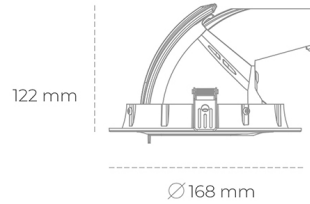

DOWNLIGHT QUNA A MINI 940 23W 15° WHITE PREMIUM WHITE ON/OFF

Article number: N211-K0003-PW940-HA-R15-ZC02_600-S8-###

LED	COB
Light colour	4000 [K] PREMIUM WHITE
CRI	90
Led chip flux	3157 [lm]
Luminous flux	2525 [lm]
System power	23 [W]
Luminaire Efficiency	110 [lm/W]
Beam angle	15°
Controller	ON/OFF
MacAdam	3 SDCM

Downlight LED

LED downlight for drop ceiling installation. Aluminium housing. Glass cover included. Available in white, black and grey. Any RAL palette colour available on enquiry. Housing enables adjustment in two axis planes. Reflector beams available: 15°, 24°, 36° and 60°. Maximum power is 30W.

LUMINAIRE

Weight	1,2 [kg]
Protection rating IP , IK , class	IP 20, IK 3,
Luminaire colour	Glass
Cover	220-240V 50-60Hz
Operating voltage	

Note: All data are typical values. Tolerance of measurements +/-10% System features may change with product improvements due to technical advances.