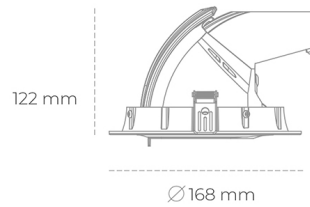

# DOWNLIGHT QUNA A MINI 930 25W 24° WHITE PREMIUM COLOR ON/OFF

Article number: N211-K0003-PC930-HA-R24-ZC02\_650-S8-###

LED	COB
Light colour	3000 [K] PREMIUM COLOR
CRI	90
Led chip flux	2776 [lm]
Luminous flux	2220 [lm]
System power	25 [W]
Luminaire Efficiency	89 [lm/W]
Beam angle	24°
Controller	ON/OFF
MacAdam	3 SDCM

### Downlight LED

LED downlight for drop ceiling installation. Aluminium housing. Glass cover included. Available in white, black and grey. Any RAL palette colour available on enquiry. Housing enables adjustment in two axis planes. Reflector beams available: 15°, 24°, 36° and 60°. Maximum power is 30W.

### LUMINAIRE

Weight	1,2 [kg]
Protection rating IP , IK , class	IP 20, IK 3,
Luminaire colour	WHITE
Cover	Glass
Operating voltage	220-240V 50-60Hz

Note: All data are typical values. Tolerance of measurements +/-10% System features may change with product improvements due to technical advances.