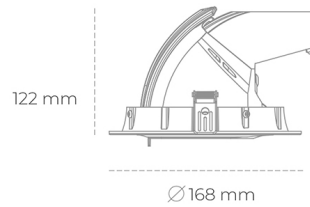

DOWNLIGHT QUNA A MINI 935 31W 24° WHITE PREMIUM WHITE ON/OFF

Article number: N211-K0003-HE935-HA-R24-ZC03_800-S8-###

LED	COB
Light colour	3500 [K] PREMIUM WHITE
CRI	90
Led chip flux	4038 [lm]
Luminous flux	3230 [lm]
System power	31 [W]
Luminaire Efficiency	104 [lm/W]
Beam angle	24°
Controller	ON/OFF
MacAdam	3 SDCM

Downlight LED

LED downlight for drop ceiling installation. Aluminium housing. Glass cover included. Available in white, black and grey. Any RAL palette colour available on enquiry. Housing enables adjustment in two axis planes. Reflector beams available: 15°, 24°, 36° and 60°. Maximum power is 30W.

LUMINAIRE

Weight	1,2 [kg]
Protection rating IP , IK , class	IP 20, IK 3,
Luminaire colour	WHITE
Cover	Glass
Operating voltage	220-240V 50-60Hz

Note: All data are typical values. Tolerance of measurements +/-10% System features may change with product improvements due to technical advances.