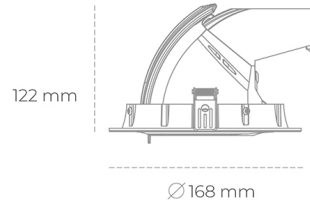

DOWNLIGHT QUNA A MINI 930 23W 24° WHITE PREMIUM WHITE ON/OFF

Article number: N211-K0003-HE930-HA-R24-ZC02_600-S8-###

LED	COB
Light colour	3000 [K] PREMIUM WHITE
CRI	90
Led chip flux	3403 [lm]
Luminous flux	2722 [lm]
System power	23 [W]
Luminaire Efficiency	118 [lm/W]
Beam angle	24°
Controller	ON/OFF
MacAdam	3 SDCM

Downlight LED

LED downlight for drop ceiling installation. Aluminium housing. Glass cover included. Available in white, black and grey. Any RAL palette colour available on enquiry. Housing enables adjustment in two axis planes. Reflector beams available: 15°, 24°, 36° and 60°. Maximum power is 30W.

LUMINAIRE

Weight	1,2 [kg]
Protection rating IP , IK , class	IP 20, IK 3,
Luminaire colour	WHITE
Cover	Glass
Operating voltage	220-240V 50-60Hz

Note: All data are typical values. Tolerance of measurements +/-10% System features may change with product improvements due to technical advances.